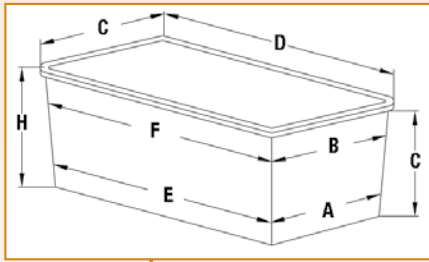

5" caster adds 6.75" to height, except 4 bushel adds 6"
8" caster adds 10.75" to height, except 4 bushel adds 10"

Plastic Box Trucks

- Five sizes and color choices.
- Two caster choices: 5" Polyurethane or 8" Pneumatic. Two swivel, two rigid mounted on 5-Ply Plywood base for extra rigidity (except 4 bushel models).
- Can ship KD and nested on quantity orders.
- Caster pattern Standard or Diamond.

Standard Caster Pattern

OR

Diamond Caster Pattern

Look—8" Pneumatic Casters

To order the diamond caster pattern, add DP to Part #. Example: 272513DP.

Volume	32 gal. 4 bushels	64 gal. 8 bushels	96 gal. 12 bushels	128 gal. 16 bushels	160 gal. 20 bushels
Capacity	350 lbs	450 lbs	550 lbs	600 lbs	600 lbs
Dimensions (inches): A-B-C-D E-F-G-H	17 - 17.75 - 20.75 - 32 27.75 - 29 - 13.75 - 15.25	19 - 21 - 24 - 35 30 - 31.75 - 21.5 - 23	22.75 - 25 - 28 - 38 33 - 35 - 27 - 28.25	24.25 - 27 - 30 - 42 36 - 38 - 28.25 - 29.75	28 - 30.75 - 34 - 46 39.75 - 43 - 31.25 - 33
Weight: Tub Only	10 lbs	16.5 lbs	25 lbs	33 lbs	42.5 lbs
Weight: Assembled Tub					
5" Caster	21.5 lbs	33.5 lbs	43 lbs	53 lbs	65.5 lbs
8" Caster	27.5 lbs	39.5 lbs	49 lbs	59 lbs	71.5 lbs
GREY Part #: 5" Caster	272503	272508	272513	272518	272523
8" Caster	272530	272531	272532	272533	272534
BLUE Part #: 5" Caster	272504	272509	272514	272519	272524
8" Caster	272535	272536	272537	272538	272539
WHITE Part #: 5" Caster	272505	272510	272515	272520	272525
8" Caster	272540	272541	272542	272543	272544
RED Part #: 5" Caster	272506	272511	272516	272521	272526
8" Caster	272545	272546	272547	272548	272549
YELLOW Part #: 5" Caster	272507	272512	272517	272522	272527
8" Caster	272550	272551	272552	272553	272554

Wood Dollies

- 4 swivel casters/3" hard rubber or 4" hard plastic.
- Seasoned hardwood with flush top bolted construction.
- Optional tow handle and eye hook.
- Ships KD boxed.
- UPS shippable.

Optional Tow Handle and Eye Hook
Part Number 272073

Description	Size	Part # 3" Casters (Weight / Capacity)	Part # 4" Casters (Weight / Capacity)
Solid Platform	24" x 16"	272053 (13 lbs / 900 lbs)	272063 (13 lbs / 1,200 lbs)
	27" x 18"	272054 (14 lbs / 900 lbs)	272064 (14 lbs / 1,200 lbs)
	30" x 18"	272055 (14 lbs / 900 lbs)	272065 (15 lbs / 1,200 lbs)
	36" x 24"	272056 (16 lbs / 900 lbs)	272066 (16 lbs / 1,200 lbs)
Flush Open Deck	24" x 16"	272057 (10 lbs / 900 lbs)	272067 (10 lbs / 1,200 lbs)
	30" x 18"	272058 (11 lbs / 900 lbs)	272068 (11 lbs / 1,200 lbs)
	36" x 24"	272059 (11 lbs / 900 lbs)	272069 (12 lbs / 1,200 lbs)
Open Deck Carpet Ends	30" x 18"	272060 (11 lbs / 900 lbs)	272070 (11 lbs / 1,200 lbs)
	36" x 24"	272061 (12 lbs / 900 lbs)	272071 (12 lbs / 1,200 lbs)
Open Deck Rubber Ends	30" x 18"	272062 (13 lbs / 900 lbs)	272072 (11 lbs / 1,200 lbs)