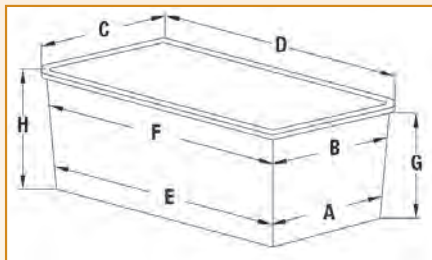

272527

Look—8" Pneumatic Casters

5" caster adds 6.75" to height, except 4 bushel adds 6"

8" caster adds 10.75" to height, except 4 bushel adds 10"

Plastic Box Trucks

- Five sizes and color choices.
- Two caster choices: 5" Polyurethane or 8" Pneumatic. Two swivel, two rigid mounted on 5-Ply Plywood base for extra rigidity (except 4 bushel models).
- Can ship KD and nested on quantity orders.
- Caster pattern Standard or Diamond.

Standard Caster Pattern

OR

Diamond Caster Pattern

To order the diamond caster pattern, add DP to Part #. Example: 272513DP.

Volume	32 gal.	64 gal.	96 gal.	128 gal.	160 gal.
	4 bushels	8 bushels	12 bushels	16 bushels	20 bushels
Capacity	350 lbs	450 lbs	550 lbs	600 lbs	600 lbs
Dimensions (inches):					
A-B-C-D	17 - 17.75 - 20.75 - 32	19 - 21 - 24 - 35	22.75 - 25 - 28 - 38	24.25 - 27 - 30 - 42	28 - 30.75 - 34 - 46
E-F-G-H	27.75 - 29 - 13.75 - 15.25	30 - 31.75 - 21.5 - 23	33 - 35 - 27 - 28.25	36 - 38 - 28.25 - 29.75	39.75 - 43 - 31.25 - 33
Weight: Tub Only	10 lbs	16.5 lbs	25 lbs	33 lbs	42.5 lbs
Weight: Assembled Tub					
5" Caster	20 lbs	43 lbs	50 lbs	54 lbs	67 lbs
8" Caster	27.5 lbs	52 lbs	49 lbs	63 lbs	76 lbs
GREY Part #: 5" Caster	272503	272508	272513	272518	272523
8" Caster	272530	272531	272532	272533	272534
BLUE Part #: 5" Caster	272504	272509	272514	272519	272524
8" Caster	272535	272536	272537	272538	272539
WHITE Part #: 5" Caster	272505	272510	272515	272520	272525
8" Caster	272540	272541	272542	272543	272544
RED Part #: 5" Caster	272506	272511	272516	272521	272526
8" Caster	272545	272546	272547	272548	272549
YELLOW Part #: 5" Caster	272507	272512	272517	272522	272527
8" Caster	272550	272551	272552	272553	272554

Wood Dollies

- 4 swivel casters/3" hard rubber or 4" hard plastic.
- Seasoned hardwood with flush top bolted construction.
- Optional tow handle and eye hook.
- Ships KD boxed.
- UPS shippable.